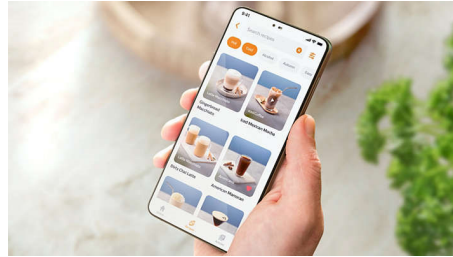

Effortless, inspired coffee with Coffee+ App

Discover all there is to know about your fully automatic espresso machine and unlock a world of unlimited inspiration of café-like recipes with the Coffee+ app.?

AquaClean filter

By changing the filter after being prompted by the machine, you will not need to descale your machine for up to 5000 cups**, while enjoying clear and purified water.

Specifications

Country of origin

- Designed in: Italy
- Made in: Romania

Customization

- Aroma strength settings: 3
- Coffee and milk length: Adjustable
- Grinder settings: 12
- Pre-brew aroma control
- Temperature settings: 3

Variety

- Beverages: Espresso, Coffee, Cappuccino, Hot water, Coffee, Cappuccino, Hot water
- Coffee powder option
- Double cup
- Milk double cup: No

Other features

- Silent brew
- Aroma seal
- Removable brew group
- Guided descaling
- AquaClean

Accessories

- Included: Measuring scoop, Water hardness strip test, AquaClean filter, Grease Tube, LatteGo storage lid, Water hardness strip test, AquaClean filter, Grease Tube, LatteGo storage lid

Technical specifications

- Cord length: 100 cm
- Voltage: 230 V
- Frequency: 50 Hz
- Capacity milk carafe: 0.26 L
- Capacity waste container: 12 servings
- Capacity water tank: 1.8 L
- Weight of product: 8 kg
- Coffee bean capacity: 275 g
- Waste container: Frontal access
- Water tank: Frontal access
- Filter compatibility: AquaClean
- Pump pressure: 15 Bar
- Colour & Finish: Black & Glossy Cashmere Grey
- Product dimensions: 246x371x433 mm
- Power consumption brewing: 1500 W

General specifications

- Adjustable spout height: 85-145 mm
- Milk solution: LatteGo
- Dishwasher safe parts: Drip tray, LatteGO
- Ease of cleaning & maintenance: AquaClean filter compatible
- User interface: Colored touch display

Service

- 2-year guarantee

Sustainability

- ECO setting
- Energy label: A-class

Issue date 2023-12-16

Version: 11.11.0

© 2023 Koninklijke Philips N.V.
All Rights reserved.

Specifications are subject to change without notice.
Trademarks are the property of Koninklijke Philips N.V.
or their respective owners.

www.philips.com

* Based on consumer testing in Germany comparing global leading One Touch (Coffee + Milk) Full Automatic Espresso Machines (2023).

**Based on 8 filter replacements as indicated by the machine. Actual number of cups depends on selected coffee varieties, rinsing and cleaning patterns.